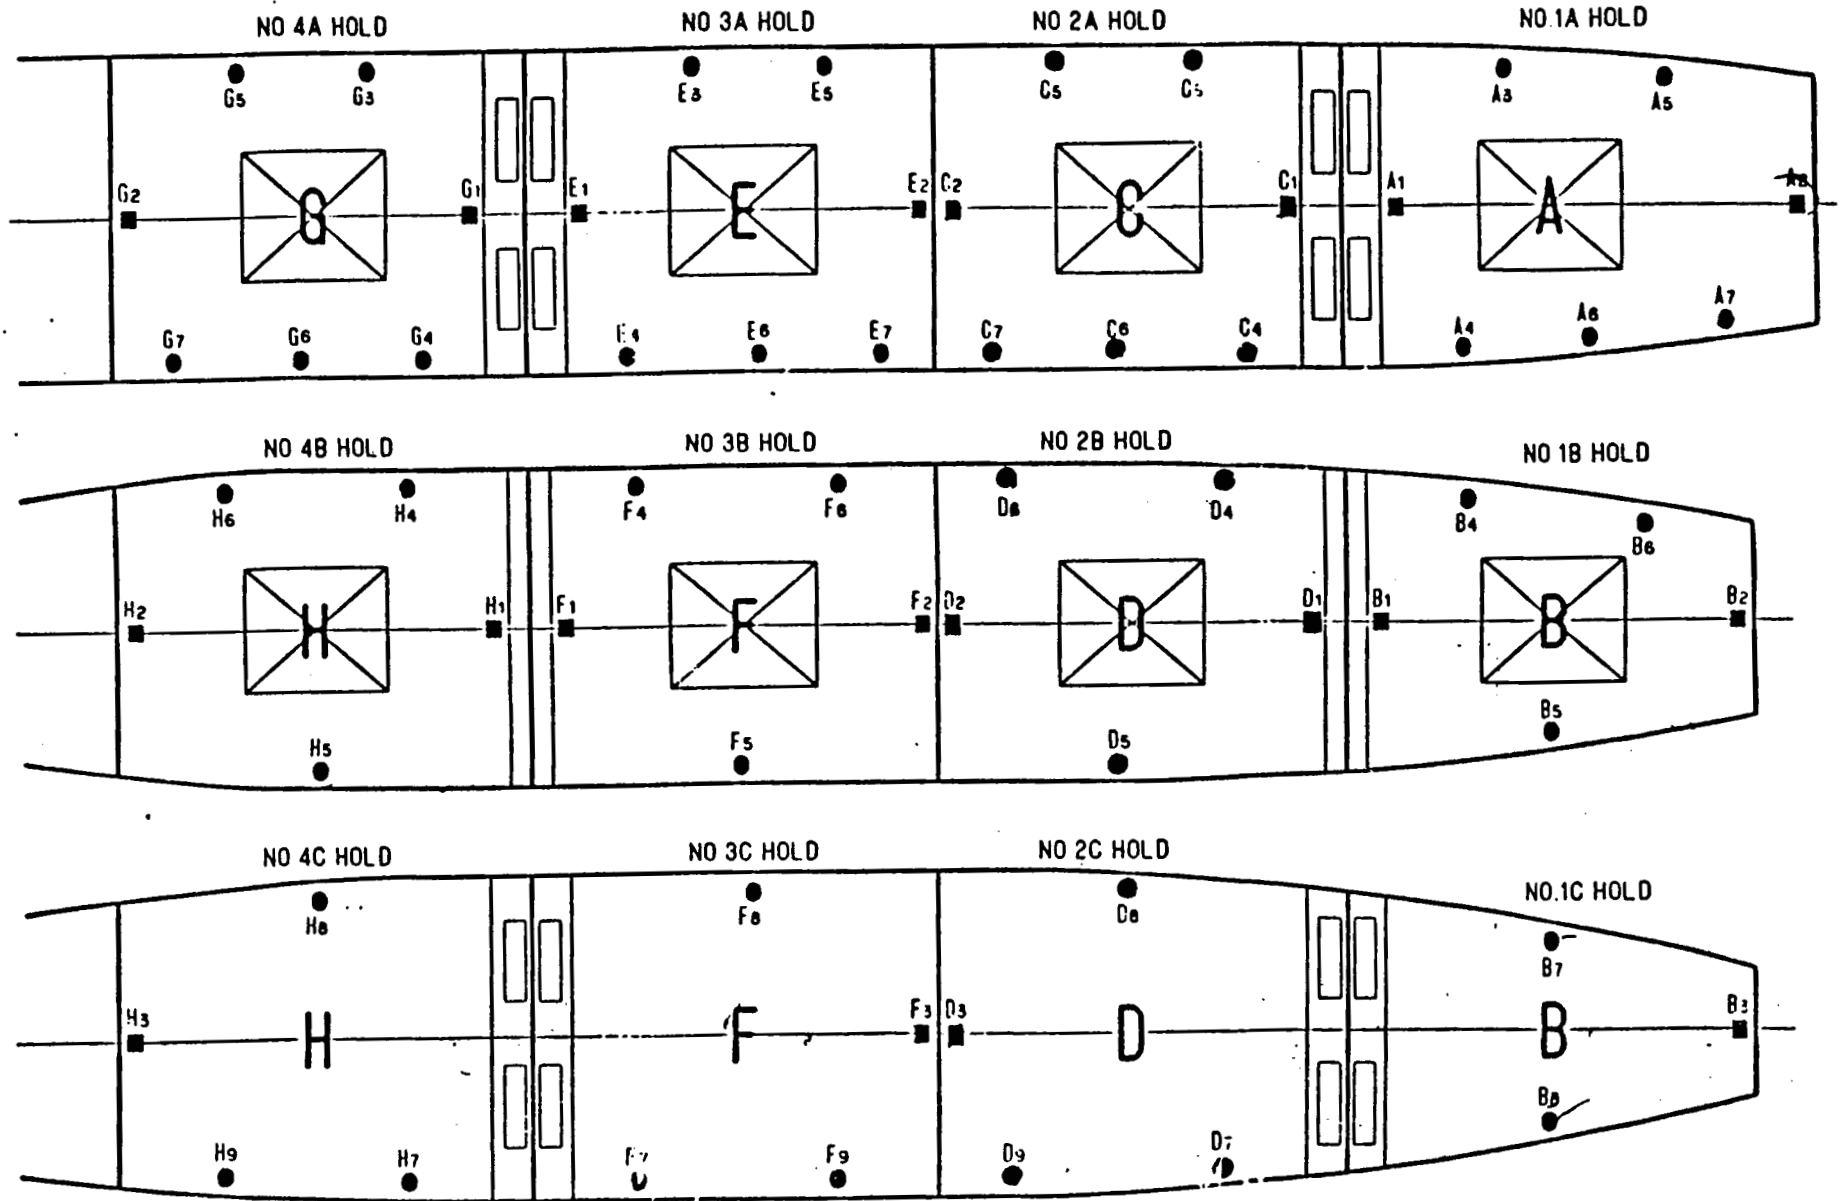

THORDIS
Hull No. 818

■ SHOWS FIXED SENSOR : 20 EA
● SHOWS NON-FIXED SENSOR 43 EA