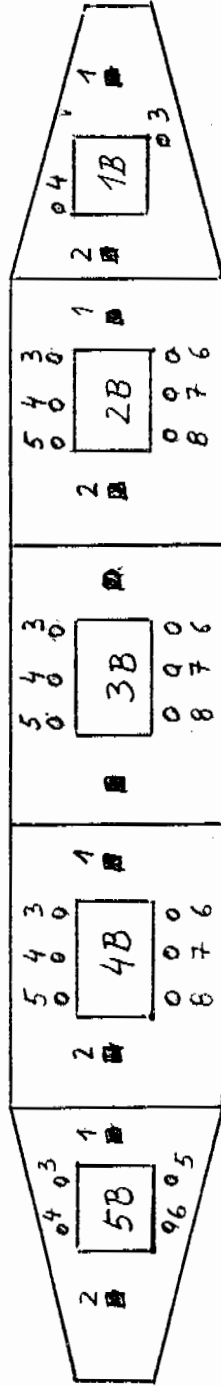

MV "REEFER SUN"

THERMOMETER LOCATION

SPACE THERMOMETER

FLESH THERMOMETER

Reefer Sun
Hull No. 711

EABLE U.S.D.A. ALARM