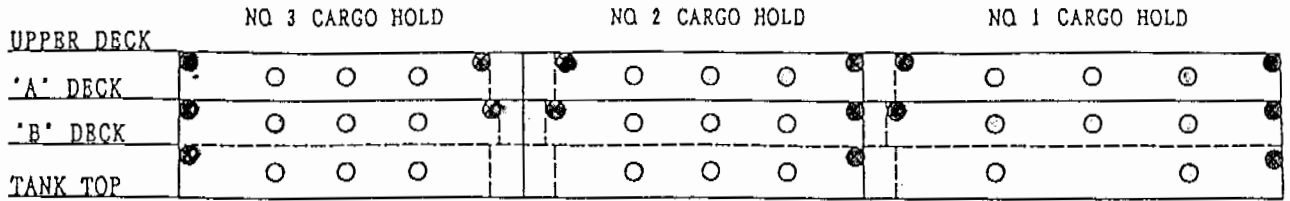

# SENSOR ARRANGEMENT M/V REEFER QUEEN

⊗ -- FIXED SENSOR  
⊙ -- NON-FIXED SENSOR

*M. O. H.*  
MASTER OF M/V REEFER QUEEN  
ANNO MARITIME, LTD.

JAN. 5. 1995