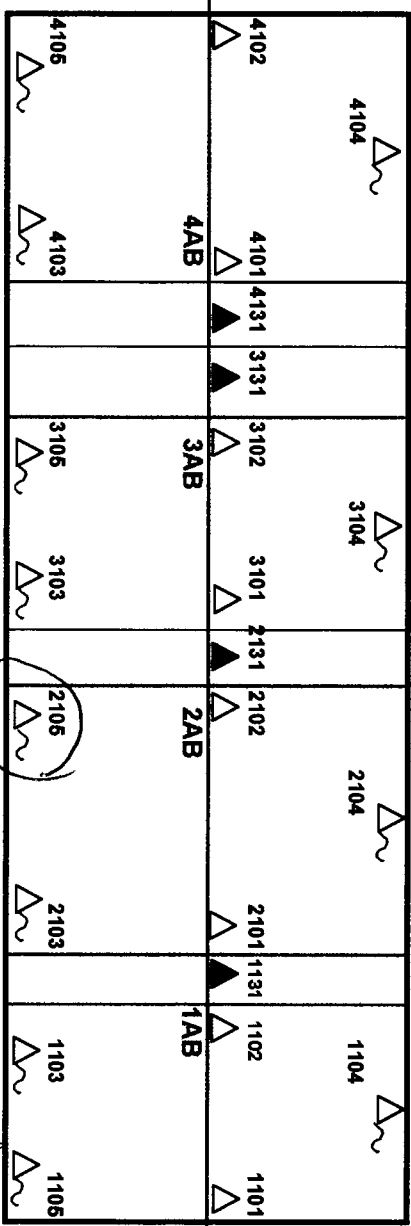

PLANTER
Hull No. 270

↑ Sensor changed

Sensor changed.

4404	4412 ●	3412 ●	3406	3404	2412 ●	2404	1412 ●	1404
4402	4422 ●	3422 ●		3401	2422 ●		1422 ●	1401
4406	4411 ●	3411 ●		3403	2411 ●	2405	1414 ●	1403
	4421 ●	3421 ●		2421 ●	2403	1421 ●		

SYMB.	NO. OF	DESCRIPTION
△	45	USDA FRUIT SENSOR, PORTABLE - DATA LOGGER
△	24	USDA AIR SENSOR, FIXED - DATA LOGGER
▲	8	RETURN AIR SENSOR
●	16	CONTROL SENSOR - DELIVERY SENSOR

FRESH AIR INLET TEMP. SENSORS TO BE PLACED IN THE TUBES AFTER THE HEAT EXCHANGER.

1	AB	▲	1111
1	CD	▲	1311
2	AB	▲	2111
2	CD	▲	2311
3	AB	▲	3111
3	CD	▲	3211
4	AB	▲	4311
4	CD	▲	4411