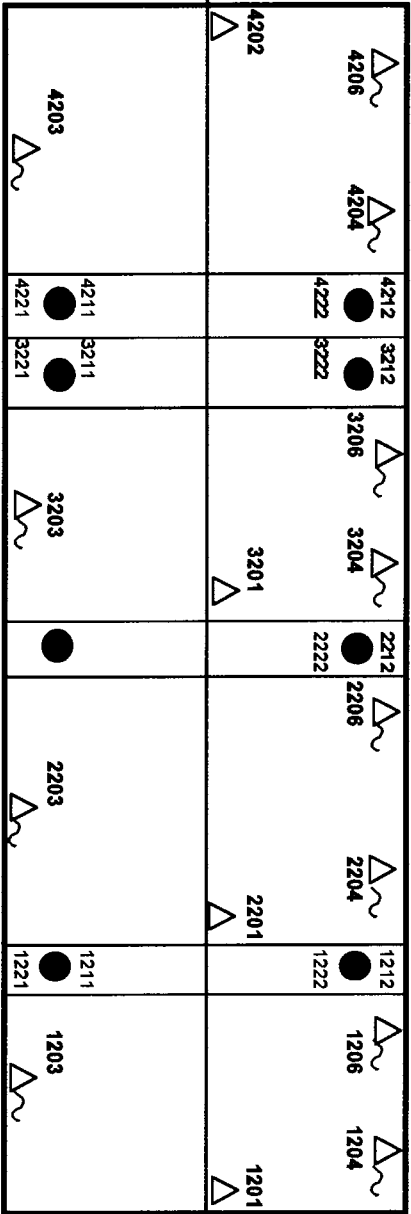

PLANTER
Hull No. 270

↑ Sensor changed

Sensor changed.

4404	4412 ●	3412 ●	3406	3404	2412 ●	2404	1412 ●	1404
4402	4422 ●	3422 ●		3401	2422 ●		1422 ●	1401
4406	4411 ●	3411 ●		3403	2411 ●	2405	1414 ●	1403
	4421 ●	3421 ●		2421 ●	2403	1421 ●		

SYMB.	NO. OF	DESCRIPTION
△	45	USDA FRUIT SENSOR, PORTABLE - DATA LOGGER
△	24	USDA AIR SENSOR, FIXED - DATA LOGGER
▲	8	RETURN AIR SENSOR
●	16	CONTROL SENSOR - DELIVERY SENSOR

FRESH AIR INLET TEMP. SENSORS TO BE PLACED IN THE TUBES AFTER THE HEAT EXCHANGER.

1	AB	▲	1111
1	CD	▲	1311
2	AB	▲	2111
2	CD	▲	2311
3	AB	▲	3111
3	CD	▲	3211
4	AB	▲	4311
4	CD	▲	4411