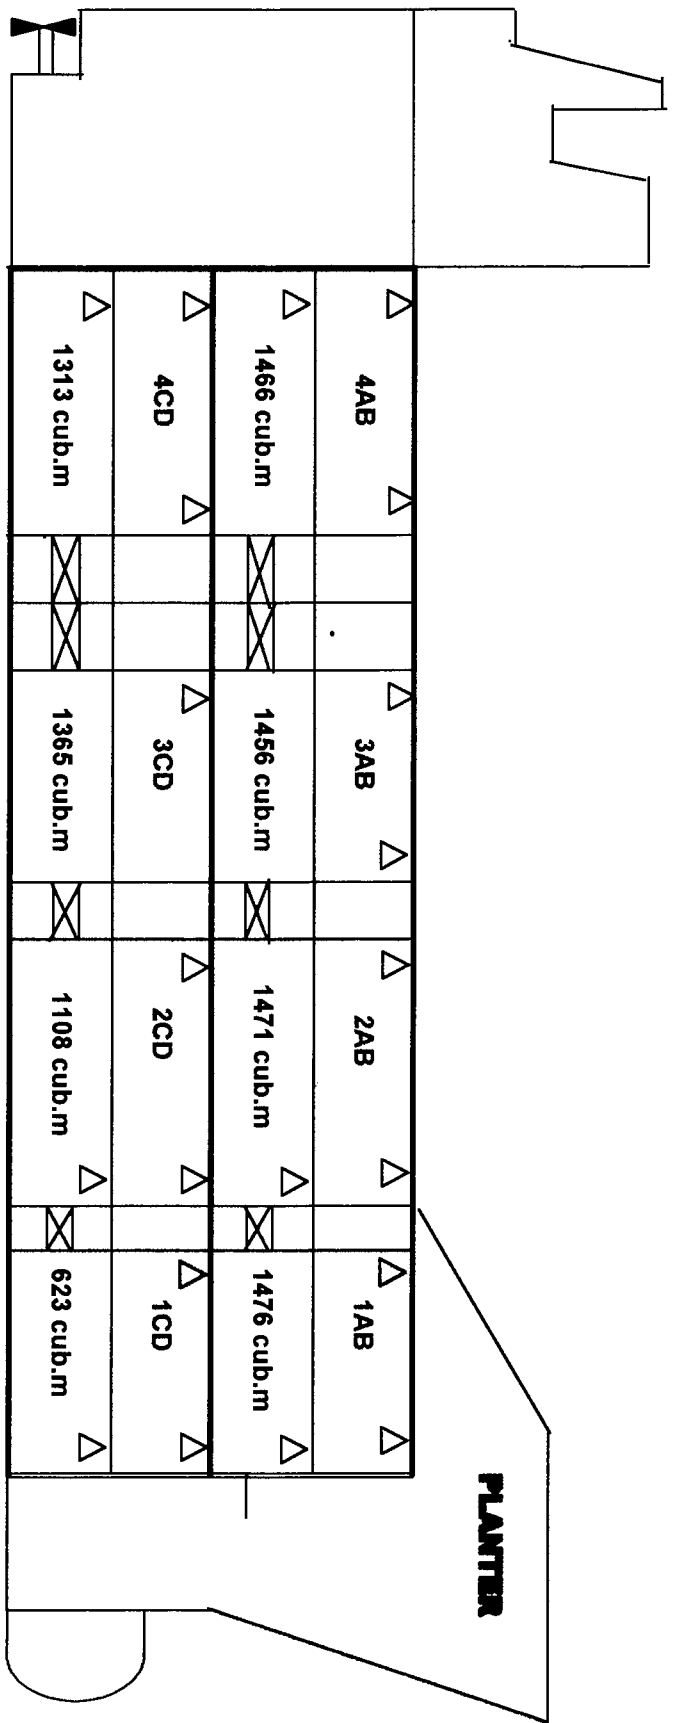

PLANTER
Hull No. 270

↑ Sensor changed

Sensor changed.

4404	4412 ●	3412 ●	3406	3404	2412 ●	2404	1412 ●	1404
4402	4422 ●	3422 ●		3401	2422 ●		1422 ●	1401
4406	4411 ●	3411 ●		3403	2411 ●	2405	1414 ●	1403
	4421 ●	3421 ●		2421 ●	2403	1421 ●		

SYMB.	NO. OF	DESCRIPTION
△	45	USDA FRUIT SENSOR, PORTABLE - DATA LOGGER
△	24	USDA AIR SENSOR, FIXED - DATA LOGGER
▲	8	RETURN AIR SENSOR
●	16	CONTROL SENSOR - DELIVERY SENSOR

FRESH AIR INLET TEMP. SENSORS TO BE PLACED IN THE TUBES AFTER THE HEAT EXCHANGER.

1	AB	▲	1111
1	CD	▲	1311
2	AB	▲	2111
2	CD	▲	2311
3	AB	▲	3111
3	CD	▲	3211
4	AB	▲	4311
4	CD	▲	4411