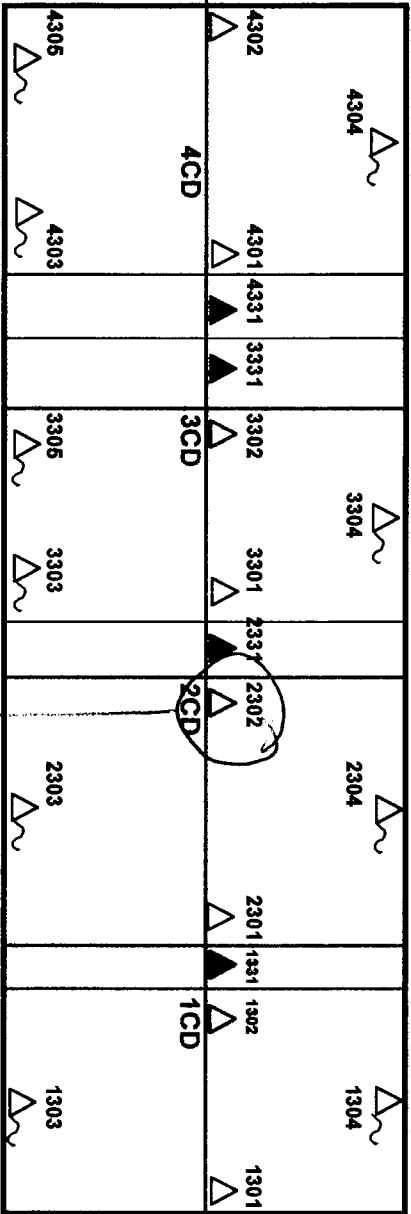

PLANTER
Hull No. 270

↑ Sensor changed

Sensor changed.

4404	4412 ●	3412 ●	3406	3404	2412 ●	2404	1412 ●	1404
4402	4422 ●	3422 ●		3401	2422 ●		1422 ●	1401
4406	4411 ●	3411 ●		3403	2411 ●	2405	1414 ●	1403
	4421 ●	3421 ●		2421 ●	2403	1421 ●		

SYMB.	NO. OF	DESCRIPTION
△	45	USDA FRUIT SENSOR, PORTABLE - DATA LOGGER
△	24	USDA AIR SENSOR, FIXED - DATA LOGGER
▲	8	RETURN AIR SENSOR
●	16	CONTROL SENSOR - DELIVERY SENSOR

FRESH AIR INLET TEMP. SENSORS TO BE PLACED IN THE TUBES AFTER THE HEAT EXCHANGER.

1	AB	▲	1111
1	CD	▲	1311
2	AB	▲	2111
2	CD	▲	2311
3	AB	▲	3111
3	CD	▲	3211
4	AB	▲	4311
4	CD	▲	4411