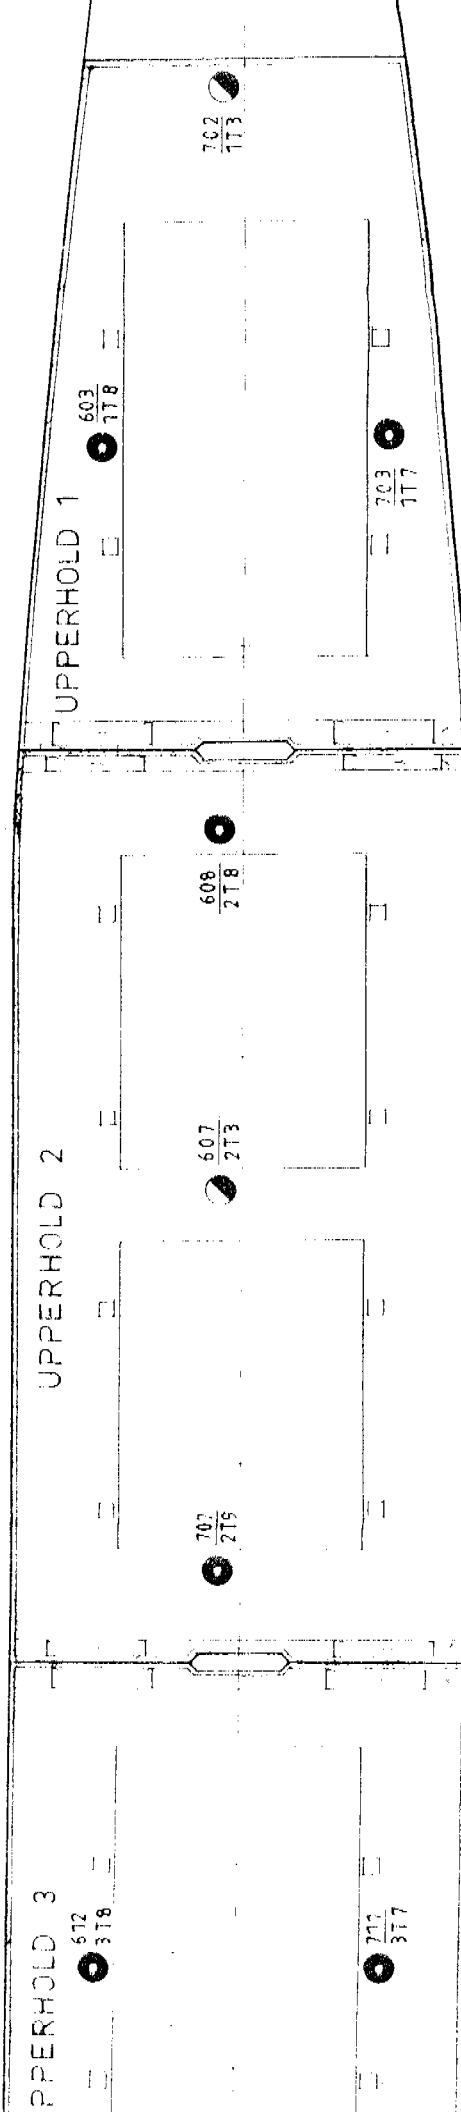

Nostalgic  
Hull #1026  
IMO 8511952

COOLERSPACE

VIEW LOWER TWEENDECK (fruitdeck)

COOLERSPACE

VIEW TANKTOP

COOLERSPACE

COOLERSPACE

NORTHEAST EXPRESS

11/11/74

VIEW MAINECK (fruitdeck)

VIEW UPPER TWEENDECK

VIEW LOWER TWEENDECK (fruitdeck)