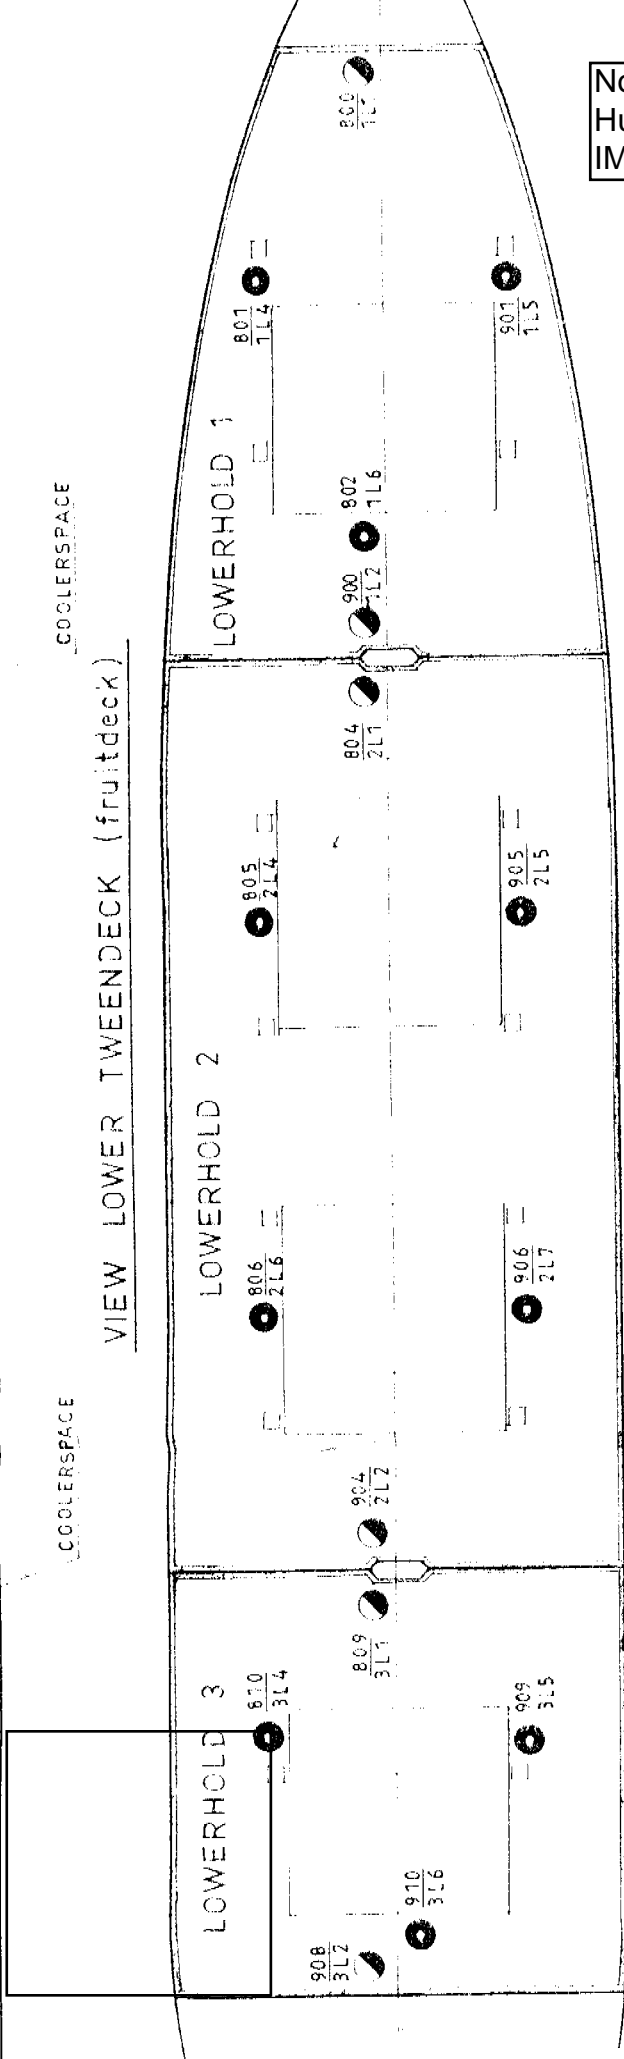

Nostalgic  
Hull #1026  
IMO 8511952

COOLERSPACE

VIEW LOWER TWEENDECK (fruitdeck)

COOLERSPACE

VIEW TANKTOP

COOLERSPACE

COOLERSPACE

NORTHEAST EXPRESS

11/11/74

VIEW MAINECK (fruitdeck)

VIEW UPPER TWEENDECK

VIEW LOWER TWEENDECK (fruitdeck)