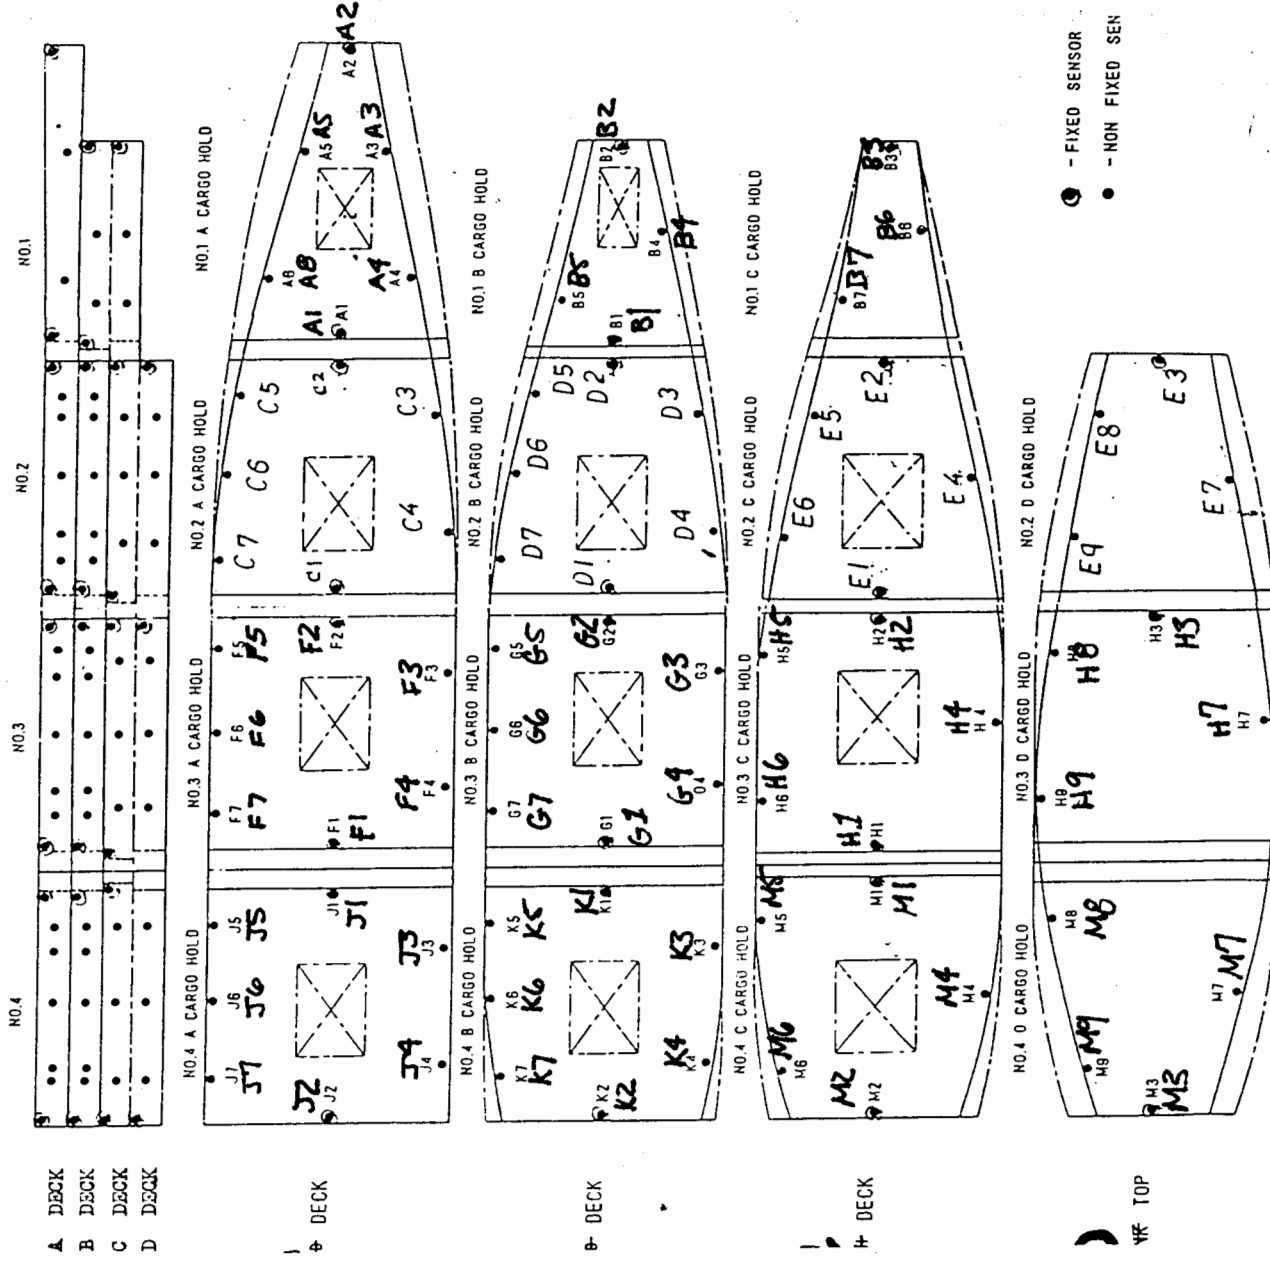

14 P CENTRAL REEFER

Hudson Bay
Hull # 540
IMO# 8202654

SENSOR ARRANGEMENT FOR U.S.D.A. REPORT - A

A DECK
B DECK
C DECK
D DECK

DECK

DECK

DECK

TOP

● - FIXED SENSOR
○ - NON FIXED SEN