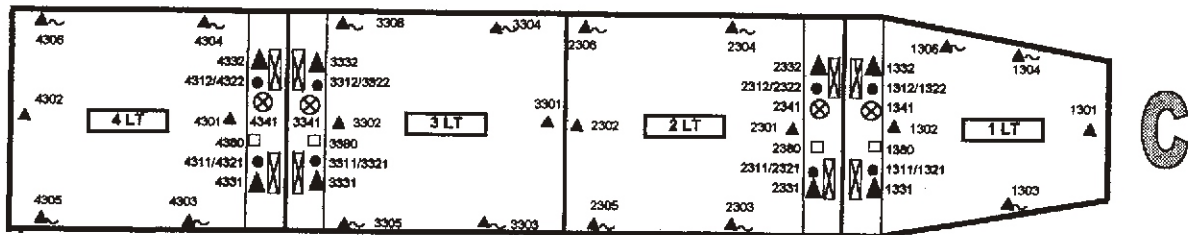

m/v "GREEN AUSTEVOLL"

GREEN
MANAGEMENT AS

LOCATION USDA TEMPERATURE SENSORS

A

B

C

D

- ▲ USDA FRUIT SENSOR, PORTABLE-DATA LOGGER
- ▲ USDA AIR SENSOR, FIXED-DATA LOGGER
- ▲ RETURN AIR SENSOR
- ⊗ HUMIDITY SENSOR
- DELIVERY SENSOR- CONTROL SENSOR ex. 4212/4222
- CO2 MEASURING INPUT