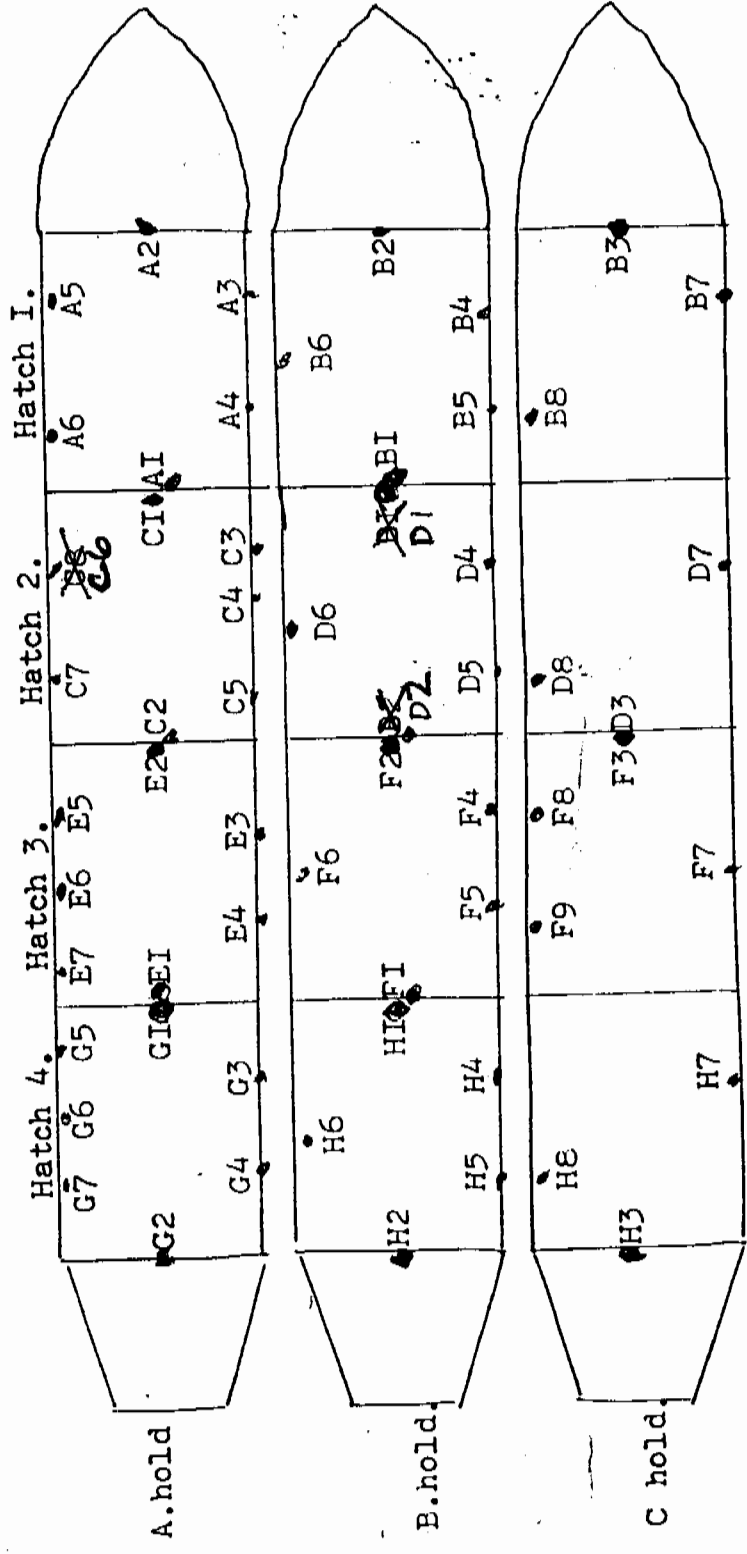

SENSOR PLAN

M/V: EW RAINIER.

- FIXED Sensor. : 20
- NON Fixed sensor. : 40

FOLD