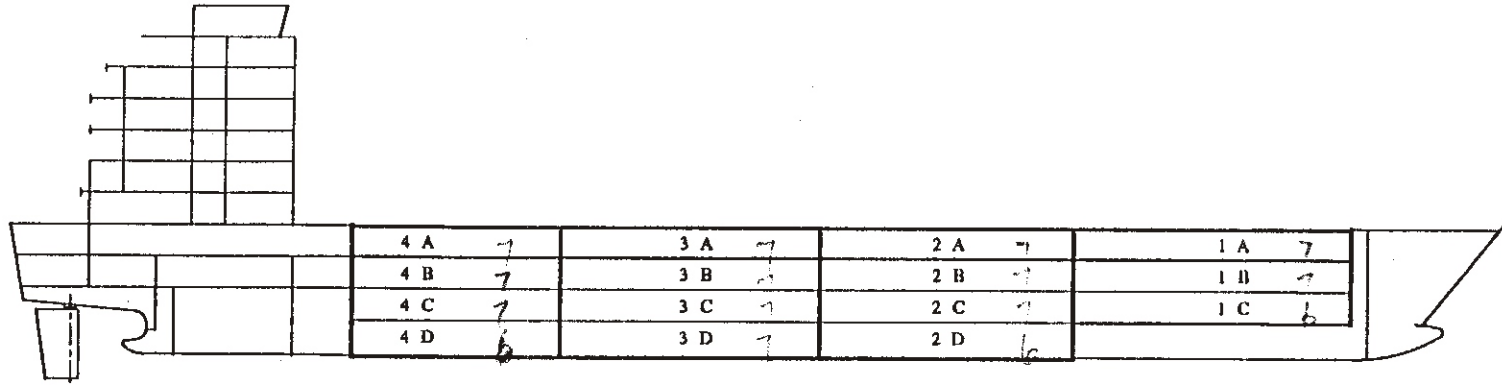

**CHILEAN REEFER
HULL NO. 244**

□ = USDA TEMP. FIXED
TYPE PTI 100
○ = USDA TEMP. FLEXIBLE
TYPE PTI 100