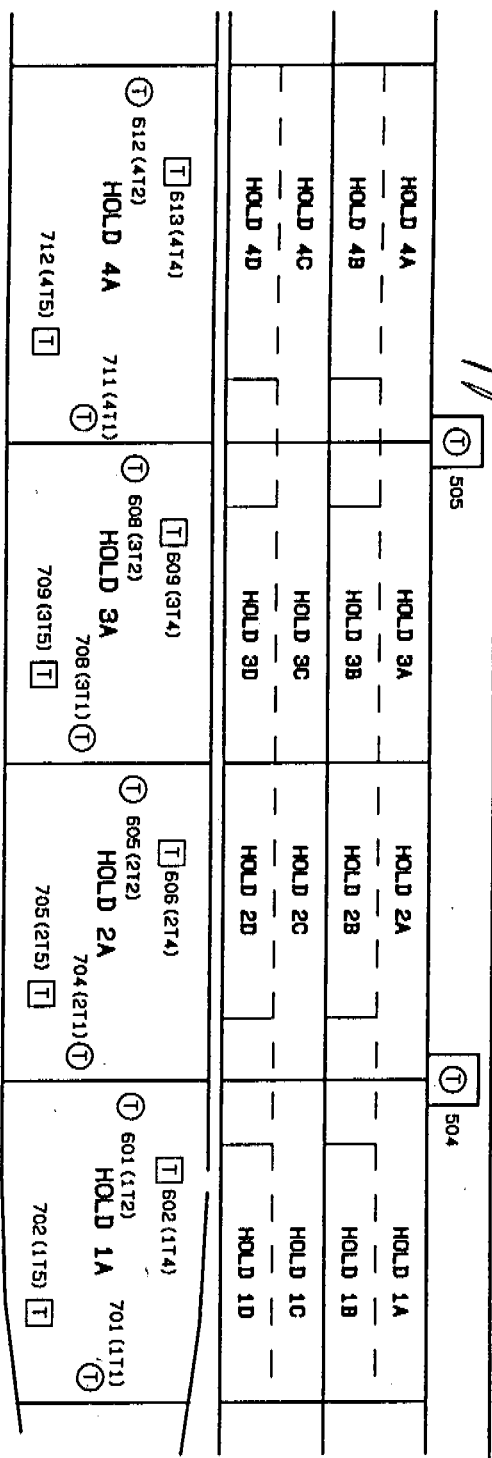

Breiz Klipper

- (H) AIR HUMIDITY SENSOR
- (T) AIR TEMP. SENSOR
- (T) PULP TEMP. SENSOR

NO. DATE	SIGN.	DESCRIPTION ALTERATION	DATE	NAME	MADE FOR	DESCRIPTION	SIZE:	DRAWING NO:	SHEET:
			16-03-91		JUSSELWERF BN 246	MEASURING POINTS HOLDS	A3		
								ORDER NO: 95.03.519	