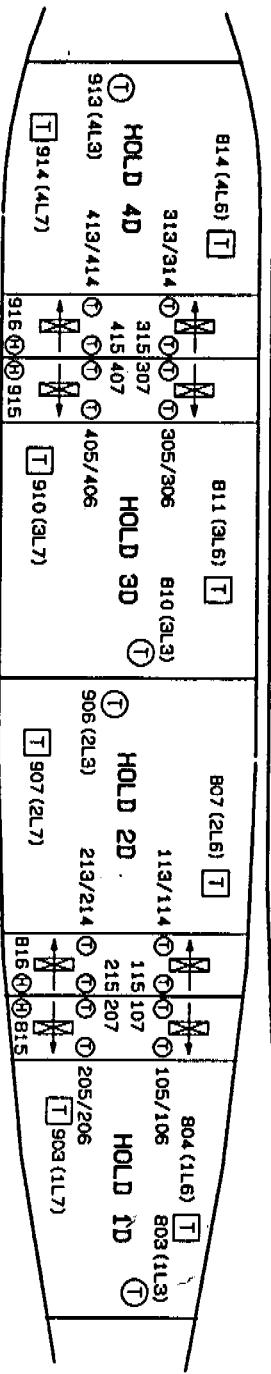

Breiz Klipper

- (H) AIR HUMIDITY SENSOR
- (T) AIR TEMP. SENSOR
- (T) PULP TEMP. SENSOR

NO. DATE	SIGN.	DESCRIPTION ALTERATION	DATE	NAME	MADE FOR	DESCRIPTION	SIZE:	DRAWING NO:	SHEET:
			16-03-91		JUSSELWERF BN 246	MEASURING POINTS HOLDS	A3		
								ORDER NO: 95.03.519	