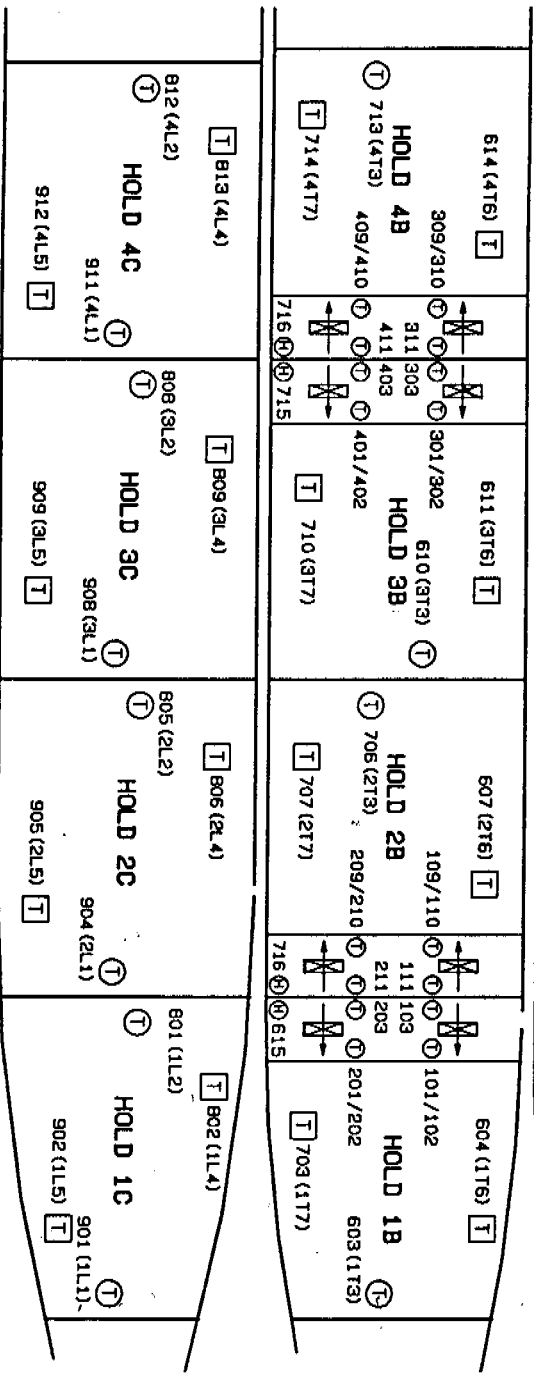

Breiz Klipper

- (H) AIR HUMIDITY SENSOR
- (T) AIR TEMP. SENSOR
- (T) PULP TEMP. SENSOR

NO. DATE	SIGN.	DESCRIPTION ALTERATION	DATE	NAME	MADE FOR	DESCRIPTION	SIZE:	DRAWING NO:	SHEET:
			16-03-91		JUSSELWERF BN 246	MEASURING POINTS HOLDS	A3		
								ORDER NO: 95.03.519	