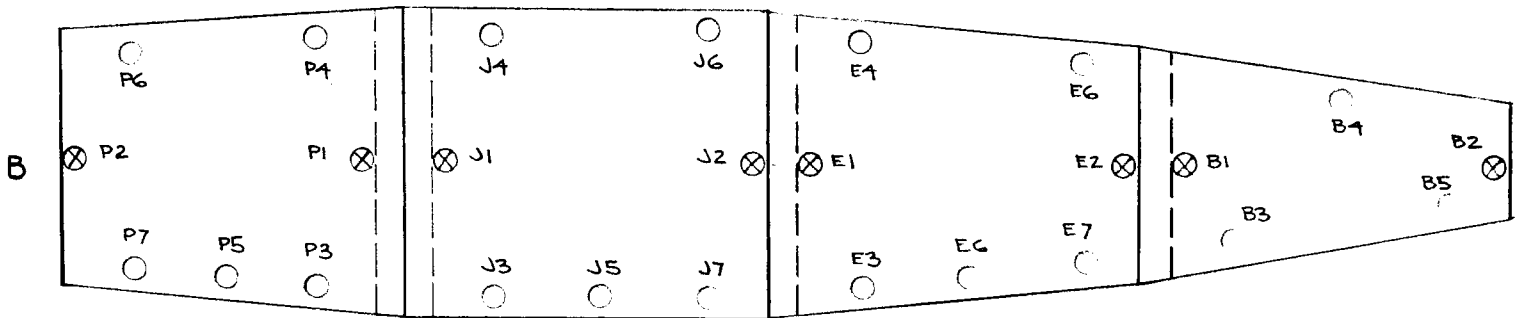

SENSOR LOCATION

BOSSE
Hull No. 2300

⊗ FIXED SENSOR w/5m CABLE
○ NON FIXED SENSOR
w/15 meter CABLE

NOTE: EACH COMPARTMENT HAS SEPARATE AIR FLOW
WITH A SOLID PARTITION BETWEEN DECK LEVELS