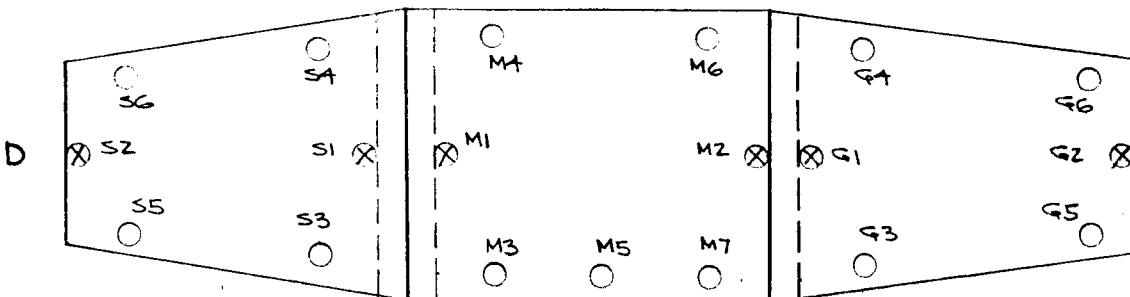

SENSOR LOCATION

BOSSE
Hull No. 2300

⊗ FIXED SENSOR w/5m CABLE
○ NON FIXED SENSOR
w/15 meter CABLE

NOTE: EACH COMPARTMENT HAS SEPARATE AIR FLOW
WITH A SOLID PARTITION BETWEEN DECK LEVELS