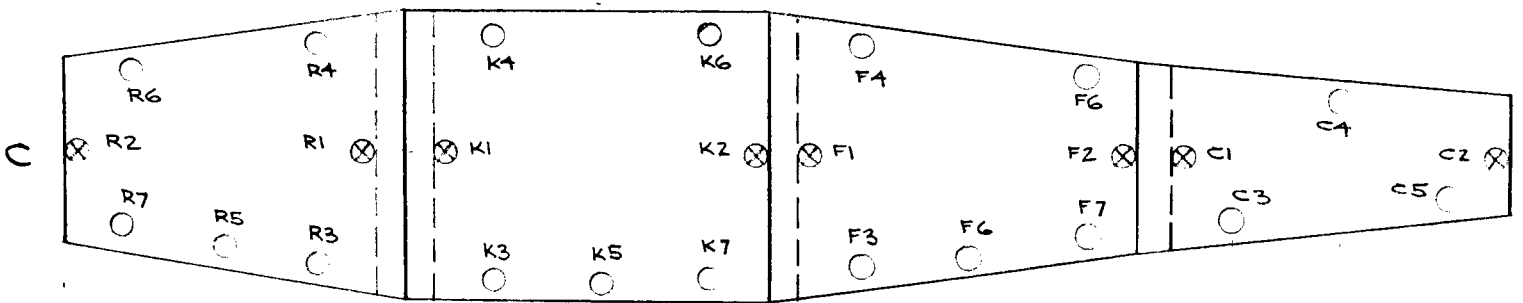

SENSOR LOCATION

BOSSE
Hull No. 2300

⊗ FIXED SENSOR w/5m CABLE
○ NON FIXED SENSOR
w/15 meter CABLE

NOTE: EACH COMPARTMENT HAS SEPARATE AIR FLOW
WITH A SOLID PARTITION BETWEEN DECK LEVELS