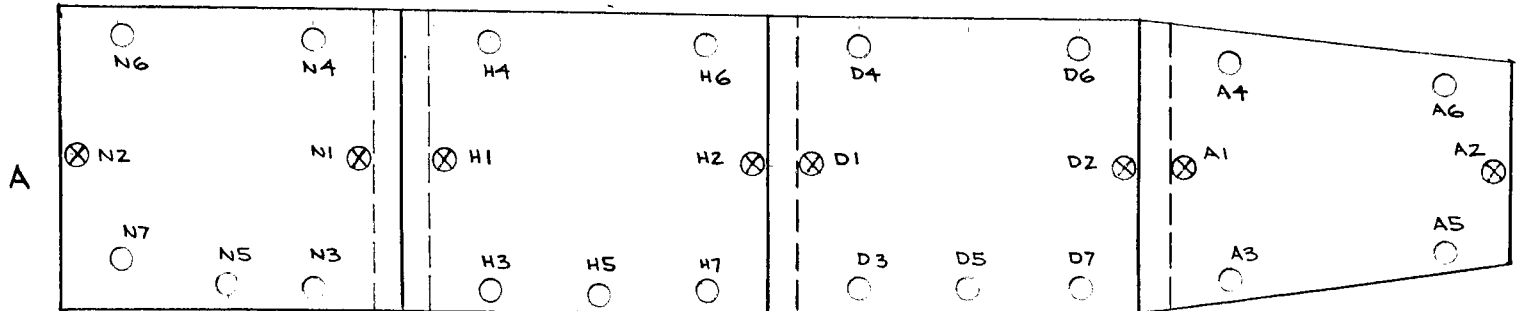

SENSOR LOCATION

BOSSE
Hull No. 2300

⊗ FIXED SENSOR w/5m CABLE
○ NON FIXED SENSOR
w/15 meter CABLE

NOTE: EACH COMPARTMENT HAS SEPARATE AIR FLOW
WITH A SOLID PARTITION BETWEEN DECK LEVELS