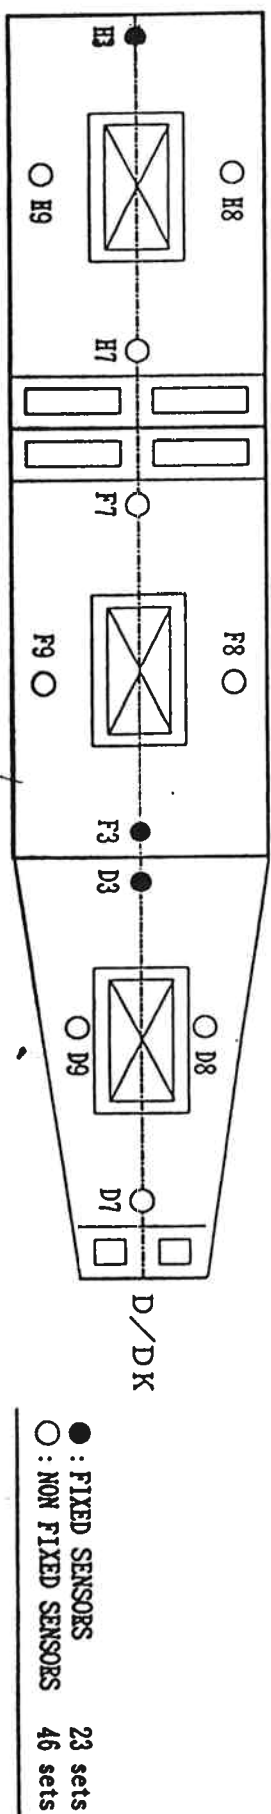

TEMP. SENSORS ARRANGEMENT

M. V. ATLANTIC HOPE

● : FIXED SENSORS 23 sets  
 ○ : NON FIXED SENSORS 46 sets