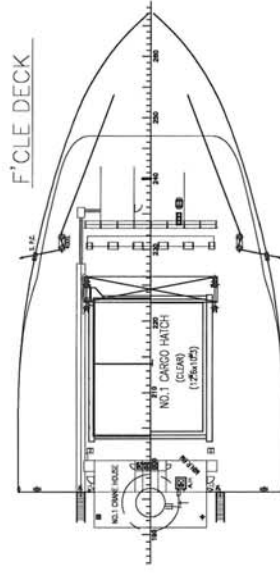

USDA SENSOR GENERAL ARRANGEMENT 1

SHIP NO.	SHIP NAME	IMO NO.
SNO.1101	STAR SPIRIT	9765847
SNO.1103	STAR COURAGE	9765859
SNO.1110	COOL SPIRIT	9765861
SNO.1111	BALTIC SPIRIT	9765873

⊗ FIXED SENSOR WITH LEAD CABLE OF 5 METERS

○ NON-FIXED SENSOR WITH LEAD CABLE OF 15 METERS

USDA SENSOR GENERAL ARRANGEMENT 2

No.5 REF. CARGO HOLD No.4 REF. CARGO HOLD No.2 REF. CARGO HOLD No.1 REF. CARGO HOLD

SHIP NO.	SHIP NAME	IMO NO.
SNO.1101	STAR SPIRIT	9765847
SNO.1103	STAR COURAGE	9765859
SNO.1110	COOL SPIRIT	9765861
SNO.1111	BALTIC SPIRIT	9765873

FIXED SENSOR WITH LEAD CABLE OF 5 METERS

NON-FIXED SENSOR WITH LEAD CABLE OF 15 METERS