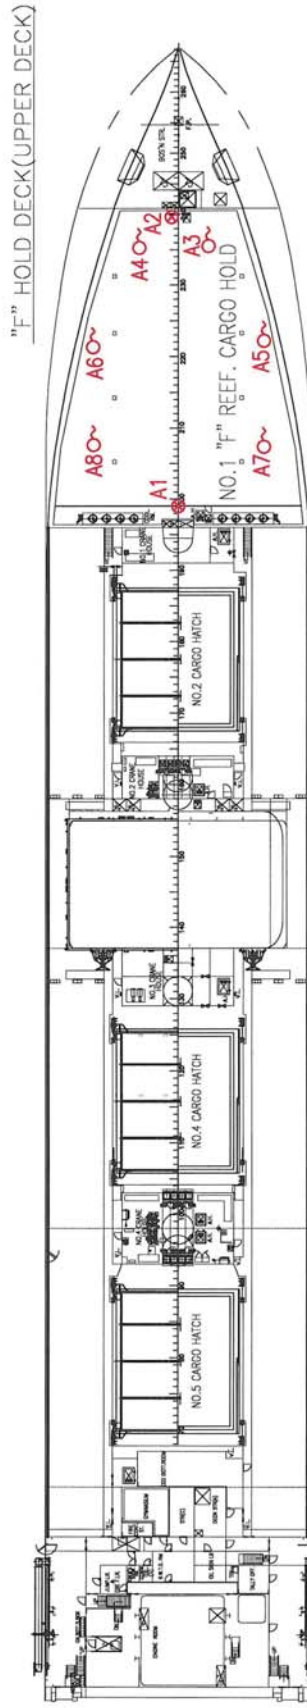

USDA SENSOR GENERAL ARRANGEMENT 1

SHIP NO.	SHIP NAME	IMO NO.
SNO.1101	STAR SPIRIT	9765847
SNO.1103	STAR COURAGE	9765859
SNO.1110	COOL SPIRIT	9765861
SNO.1111	BALTIC SPIRIT	9765873

⊗ FIXED SENSOR WITH LEAD CABLE OF 5 METERS

○ NON-FIXED SENSOR WITH LEAD CABLE OF 15 METERS

USDA SENSOR GENERAL ARRANGEMENT 2

No.5 REF. CARGO HOLD No.4 REF. CARGO HOLD No.2 REF. CARGO HOLD No.1 REF. CARGO HOLD

SHIP NO.	SHIP NAME	IMO NO.
SNO.1101	STAR SPIRIT	9765847
SNO.1103	STAR COURAGE	9765859
SNO.1110	COOL SPIRIT	9765861
SNO.1111	BALTIC SPIRIT	9765873

FIXED SENSOR WITH LEAD CABLE OF 5 METERS

NON-FIXED SENSOR WITH LEAD CABLE OF 15 METERS