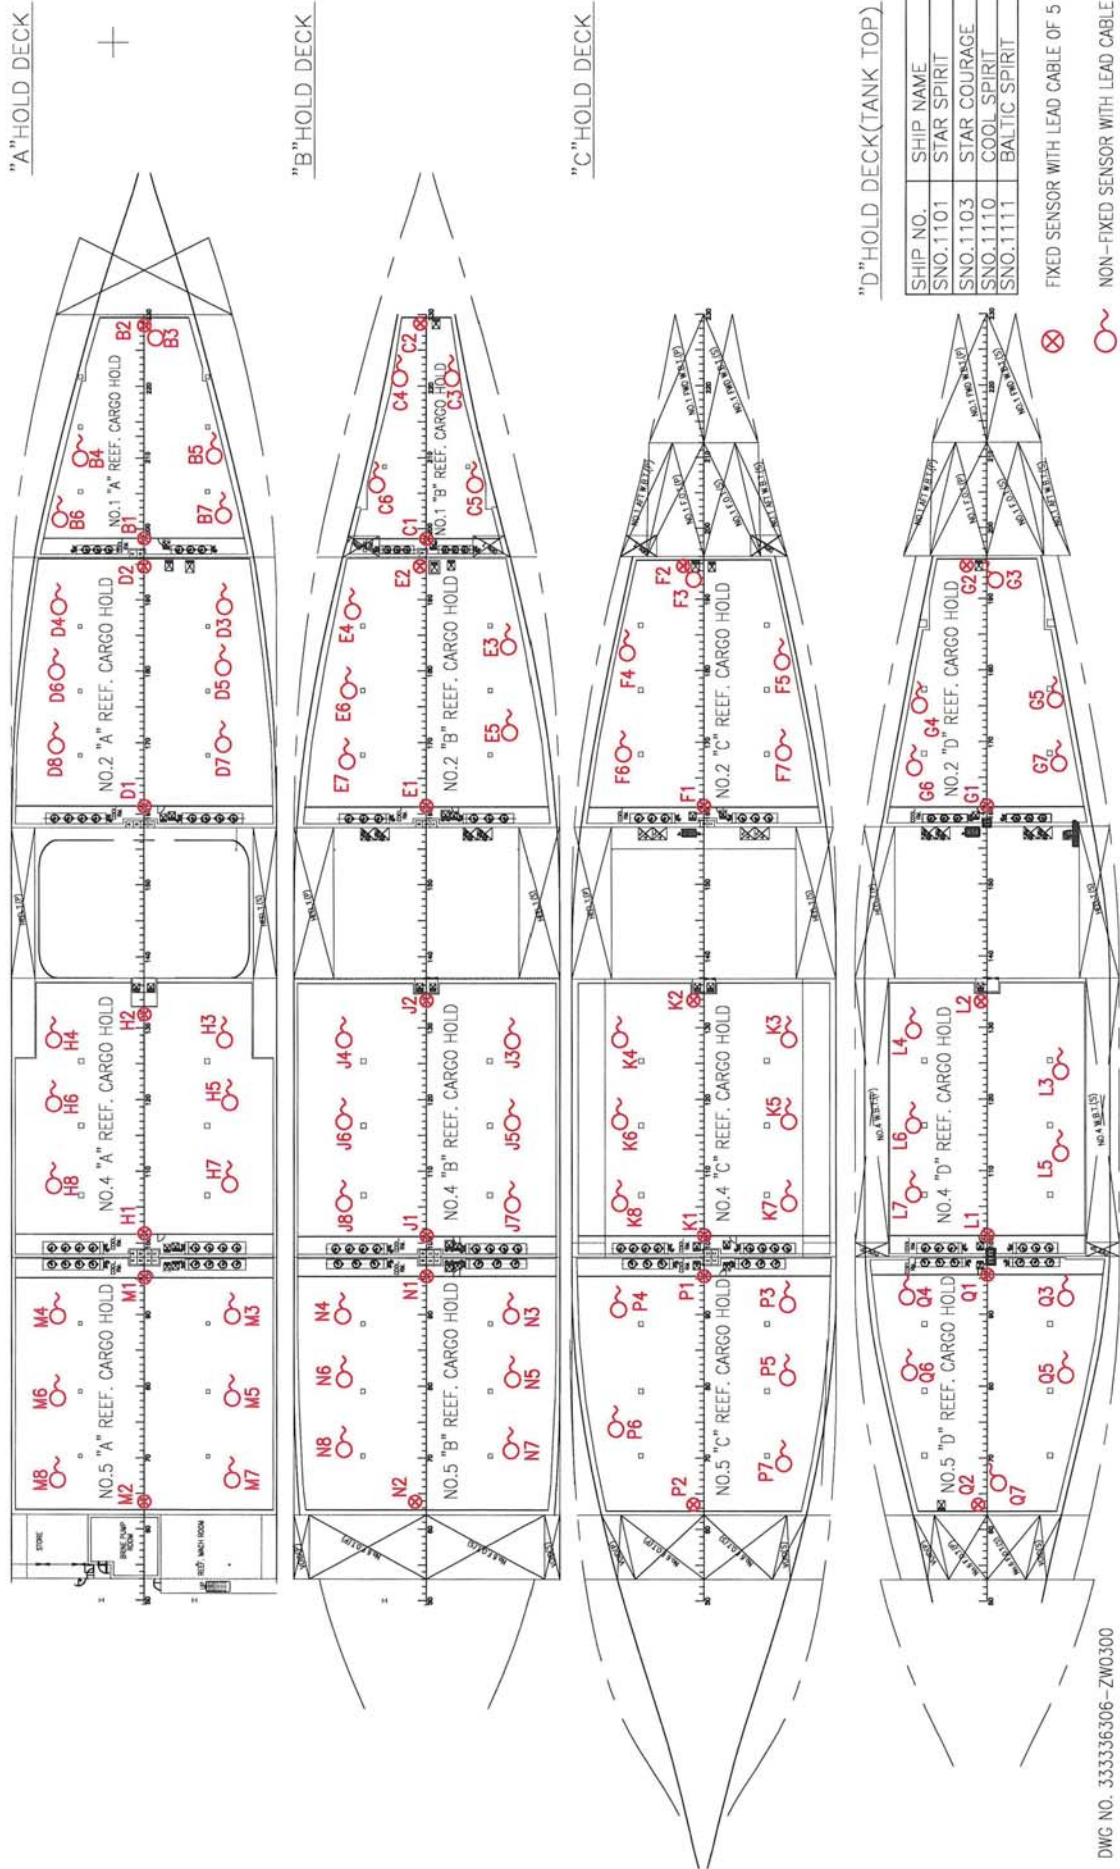

USDA SENSOR GENERAL ARRANGEMENT 1

SHIP NO.	SHIP NAME	IMO NO.
SNO.1101	STAR SPIRIT	9765847
SNO.1103	STAR COURAGE	9765859
SNO.1110	COOL SPIRIT	9765861
SNO.1111	BALTIC SPIRIT	9765873

⊗ FIXED SENSOR WITH LEAD CABLE OF 5 METERS

○ NON-FIXED SENSOR WITH LEAD CABLE OF 15 METERS

USDA SENSOR GENERAL ARRANGEMENT 2

No.5 REF. CARGO HOLD No.4 REF. CARGO HOLD No.2 REF. CARGO HOLD No.1 REF. CARGO HOLD

SHIP NO.	SHIP NAME	IMO NO.
SNO.1101	STAR SPIRIT	9765847
SNO.1103	STAR COURAGE	9765859
SNO.1110	COOL SPIRIT	9765861
SNO.1111	BALTIC SPIRIT	9765873

FIXED SENSOR WITH LEAD CABLE OF 5 METERS

NON-FIXED SENSOR WITH LEAD CABLE OF 15 METERS