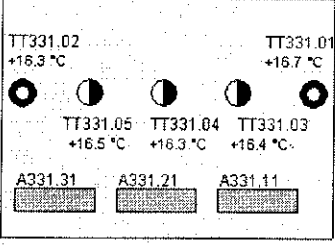

Current User:
reefer

Greenco

7/24/2013 06:11:55

USDA Deck 03

Ventilation

Cooling

Deck 01	Deck 02	Deck 03	Deck 04	Deck 05	Deck 06	Sensor Settings
---------	---------	---------	---------	---------	---------	-----------------

Date	Time	Number	WinCC Message text
24/07/13	06:10:22 AM	3450	Connection lost PLC11 USDA02

F1: Log In/Out	F2: Main Screen	F3: Alarms	F4: Reports	F5: System	F6: USDA	F7: Products	F8: Table	F9: Decks Alarm Reset	F10: ECR Alarm Reset	F11: Print Screen
----------------	-----------------	------------	-------------	------------	----------	--------------	-----------	-----------------------	----------------------	-------------------