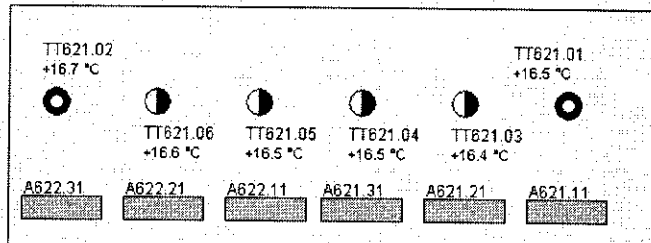

	Date	Time	Number	WinCC Message text
26	24/07/13	06:10:22 AM	3450	Connection lost PLC11 USDA02

Alt F1: Log In/Out	F2: Main Screen	F3: Alarms	F4: Reports	F5: System	F6: USDA	F7: Products	F8: Table	F9: Decks Alarm Reset	F10: ECR Alarm Reset	F11: Print Screen
--------------------	-----------------	------------	-------------	------------	----------	--------------	-----------	-----------------------	----------------------	-------------------

Current User:
reefer

7/24/2013 06:10:49

USDA Deck 06

Ventilation

Cooling

PS

SB

Deck 01	Deck 02	Deck 03	Deck 04	Deck 05	Deck 06	Sensor Settings
---------	---------	---------	---------	---------	---------	-----------------

Date	Time	Number	WinCC Message text
24/07/13	06:10 22 AM	3450	Connection lost PLC11 USDA02

Alt F1: Log In/Out	F2: Main Screen	F3: Alarms	F4: Reports	F5: System	F6: USDA	F7: Products	F8: Table	F9: Decks Alarm Reset	F10: ECR Alarm Reset	F11: Print Screen
--------------------	-----------------	------------	-------------	------------	----------	--------------	-----------	-----------------------	----------------------	-------------------