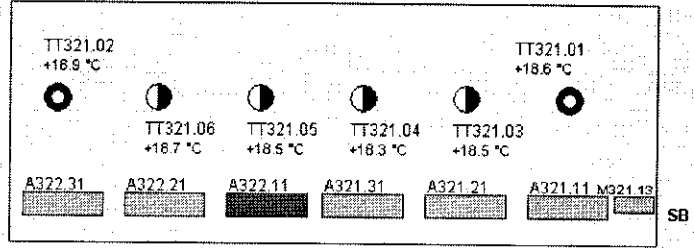

Current User:
reefer

Greenco

7/24/2013 06:11:55

USDA Deck 03

Ventilation

Cooling

Deck 01	Deck 02	Deck 03	Deck 04	Deck 05	Deck 06	Sensor Settings
---------	---------	---------	---------	---------	---------	-----------------