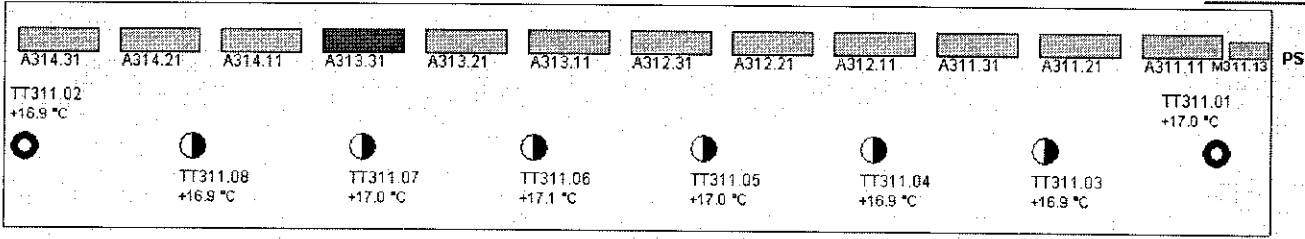

Current User:
reefer

Greenco

7/24/2013 06:11:55

USDA Deck 03

Ventilation

Cooling

Deck 01	Deck 02	Deck 03	Deck 04	Deck 05	Deck 06	Sensor Settings
---------	---------	---------	---------	---------	---------	-----------------