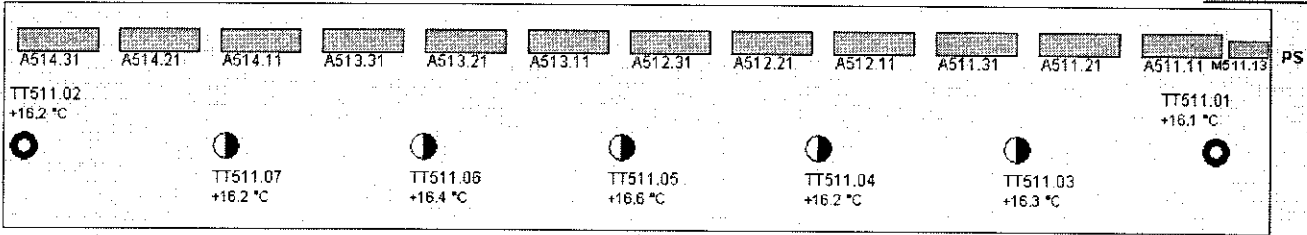

Current User:
reefer

Granco

7/24/2013 06:11:01

USDA Deck 05

Ventilation

Cooling

Deck 01	Deck 02	Deck 03	Deck 04	Deck 05	Deck 06	Sensor Settings
---------	---------	---------	---------	---------	---------	-----------------

	Date	Time	Number	WinCC Message text
26	24/07/13	06:10:22 AM	3450	Connection lost PLC11 USDA02

Alt F1: Log In/Out	F2: Main Screen	F3: Alarms	F4: Reports	F5: System	F6: USDA	F7: Products	F8: Table	F9: Decks Alarm Reset	F10: ECR Alarm Reset	F11: Print Screen
--------------------	-----------------	------------	-------------	------------	----------	--------------	-----------	-----------------------	----------------------	-------------------