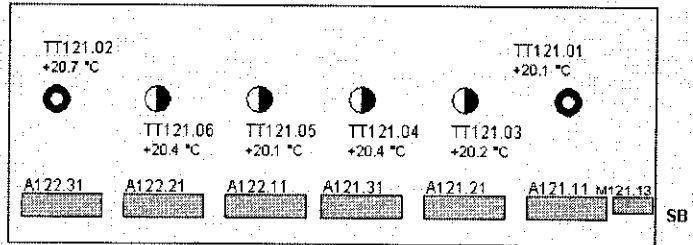

Current User:
reefer

Greenco

7/24/2013 06:13:08

Messina Strait
MO#9267546

USDA Deck 01

Ventilation

Cooling

Deck 01	Deck 02	Deck 03	Deck 04	Deck 05	Deck 06	Sensor Settings
---------	---------	---------	---------	---------	---------	-----------------