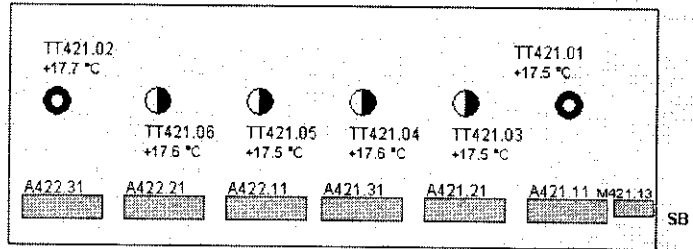

Current User:
reefer

Greenco

7/24/2013 06:11:39

USDA Deck 04

Ventilation

Cooling

Deck 01	Deck 02	Deck 03	Deck 04	Deck 05	Deck 06	Sensor Settings
---------	---------	---------	---------	---------	---------	-----------------