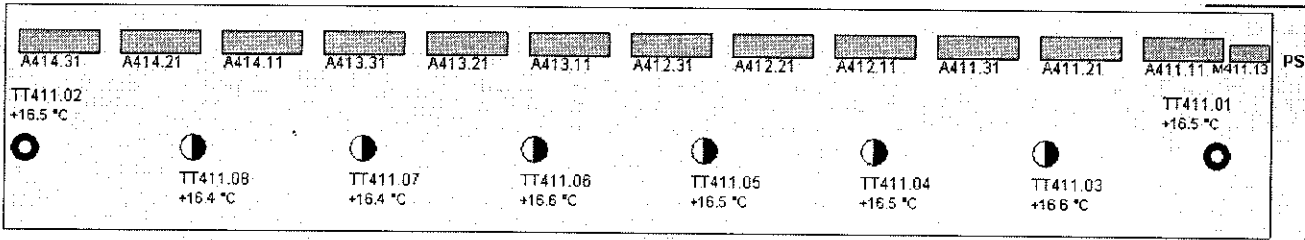

Current User:
reefer

Greenco

7/24/2013 06:11:39

USDA Deck 04

Ventilation

Cooling

Deck 01	Deck 02	Deck 03	Deck 04	Deck 05	Deck 06	Sensor Settings
---------	---------	---------	---------	---------	---------	-----------------

Date	Time	Number	WinCC Message text
24/07/13	06:10:22 AM	3450	Connection lost PLC11 USDA02

Alt F1: Log In/Out	F2: Main Screen	F3: Alarms	F4: Reports	F5: System	F6: USDA	F7: Products	F8: Table	F9: Decks Alarm Reset	F10: ECR Alarm Reset	F11: Print Screen
--------------------	-----------------	------------	-------------	------------	----------	--------------	-----------	-----------------------	----------------------	-------------------