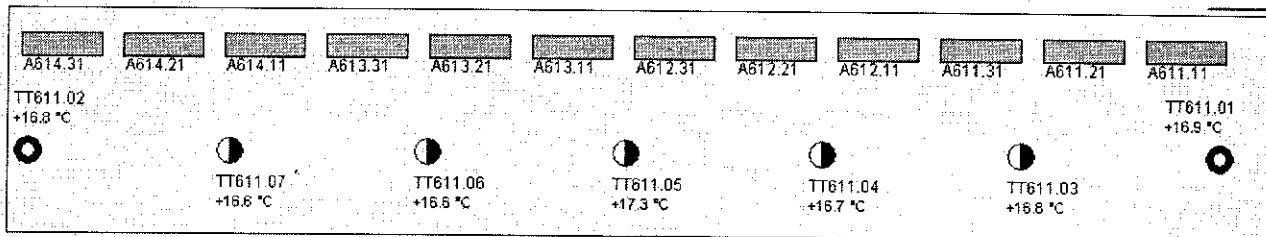

	Date	Time	Number	WinCC Message text
26	24/07/13	06:10:22 AM	3450	Connection lost PLC11 USDA02

Alt F1: Log In/Out	F2: Main Screen	F3: Alarms	F4: Reports	F5: System	F6: USDA	F7: Products	F8: Table	F9: Decks Alarm Reset	F10: ECR Alarm Reset	F11: Print Screen
--------------------	-----------------	------------	-------------	------------	----------	--------------	-----------	-----------------------	----------------------	-------------------

Current User:
reefer

7/24/2013 06:10:49

USDA Deck 06

Ventilation

Cooling

PS

SB

Deck 01	Deck 02	Deck 03	Deck 04	Deck 05	Deck 06	Sensor Settings
---------	---------	---------	---------	---------	---------	-----------------

Date	Time	Number	WinCC Message text
24/07/13	06:10 22 AM	3450	Connection lost PLC11 USDA02

Alt F1: Log In/Out	F2: Main Screen	F3: Alarms	F4: Reports	F5: System	F6: USDA	F7: Products	F8: Table	F9: Decks Alarm Reset	F10: ECR Alarm Reset	F11: Print Screen
--------------------	-----------------	------------	-------------	------------	----------	--------------	-----------	-----------------------	----------------------	-------------------