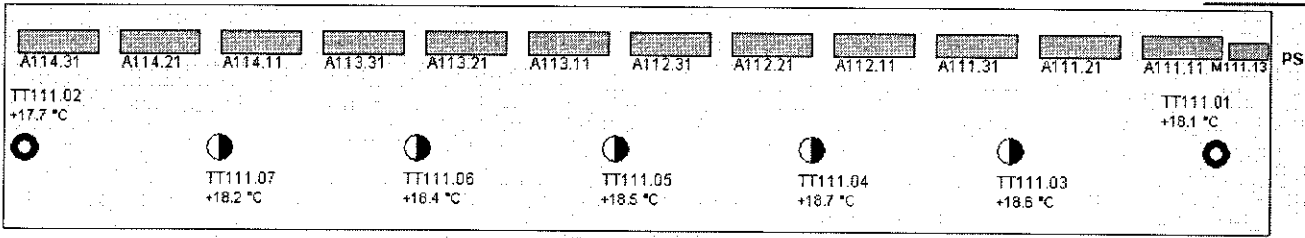

Current User:
reefer

Greenco

7/24/2013 06:13:08

Messina Strait
MO#9267546

USDA Deck 01

Ventilation

Cooling

Deck 01	Deck 02	Deck 03	Deck 04	Deck 05	Deck 06	Sensor Settings
---------	---------	---------	---------	---------	---------	-----------------