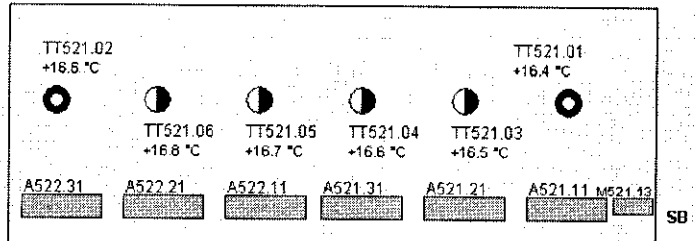

Current User:
reefer

Granco

7/24/2013 06:11:01

USDA Deck 05

Ventilation

Cooling

Deck 01	Deck 02	Deck 03	Deck 04	Deck 05	Deck 06	Sensor Settings
---------	---------	---------	---------	---------	---------	-----------------

	Date	Time	Number	WinCC Message text
26	24/07/13	06:10:22 AM	3450	Connection lost PLC11 USDA02

Alt F1: Log In/Out	F2: Main Screen	F3: Alarms	F4: Reports	F5: System	F6: USDA	F7: Products	F8: Table	F9: Decks Alarm Reset	F10: ECR Alarm Reset	F11: Print Screen
--------------------	-----------------	------------	-------------	------------	----------	--------------	-----------	-----------------------	----------------------	-------------------