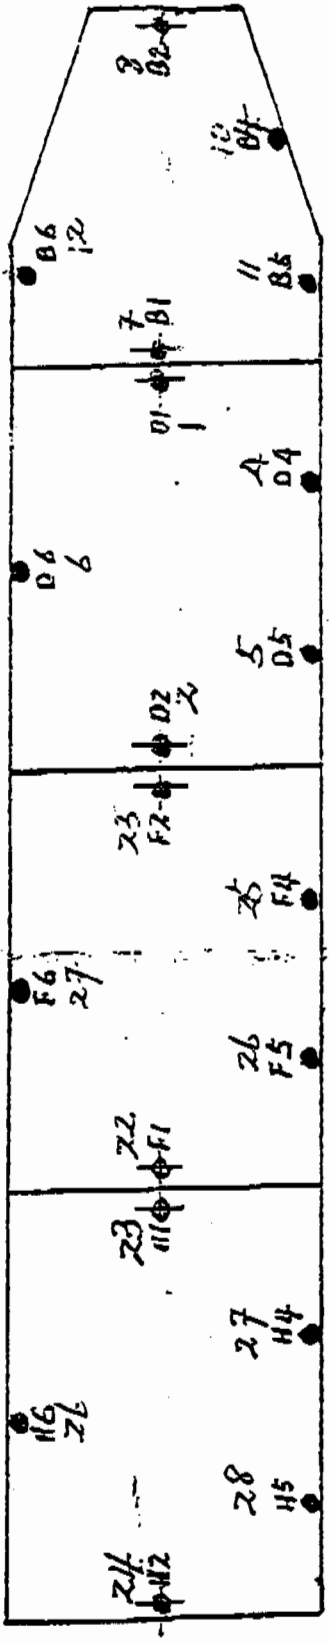

SENSOR POSITION

PORT: AT SEA
VOY. NO.: 38-1

TOTAL P. 01

SHIP'S NAME: M.V. DAHU REX

7 sensor is presented as 27 on the printer

REMARK: - FIXED TEMP. SENSOR
 - NON-FIXED TEMP. SENSOR