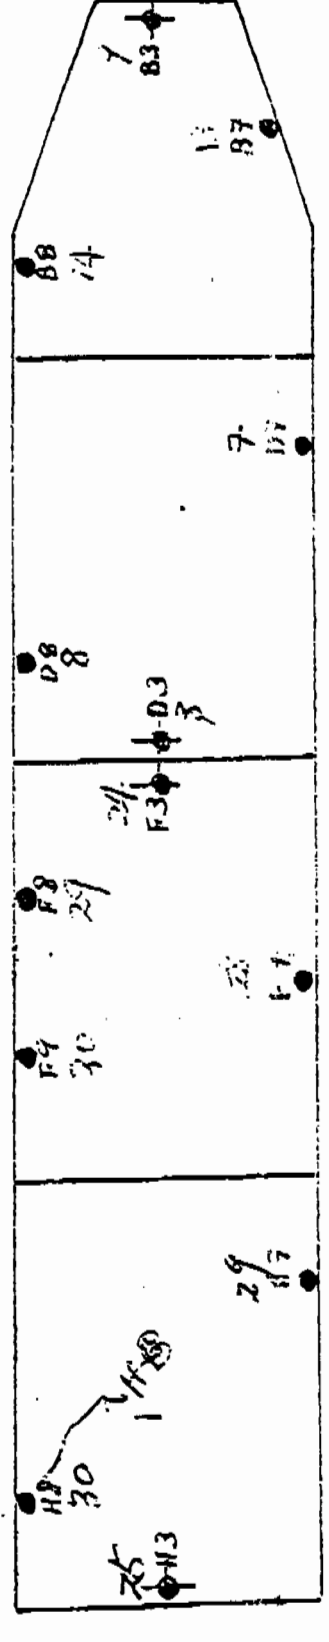

SENSOR POSITION

PORT: AT SEA
VOY. NO.: 38-1

TOTAL P. 01

SHIP'S NAME: M.V. DAHU REX

7 sensor is presented as 27 on the printer

REMARK: - FIXED TEMP. SENSOR
 - NON-FIXED TEMP. SENSOR