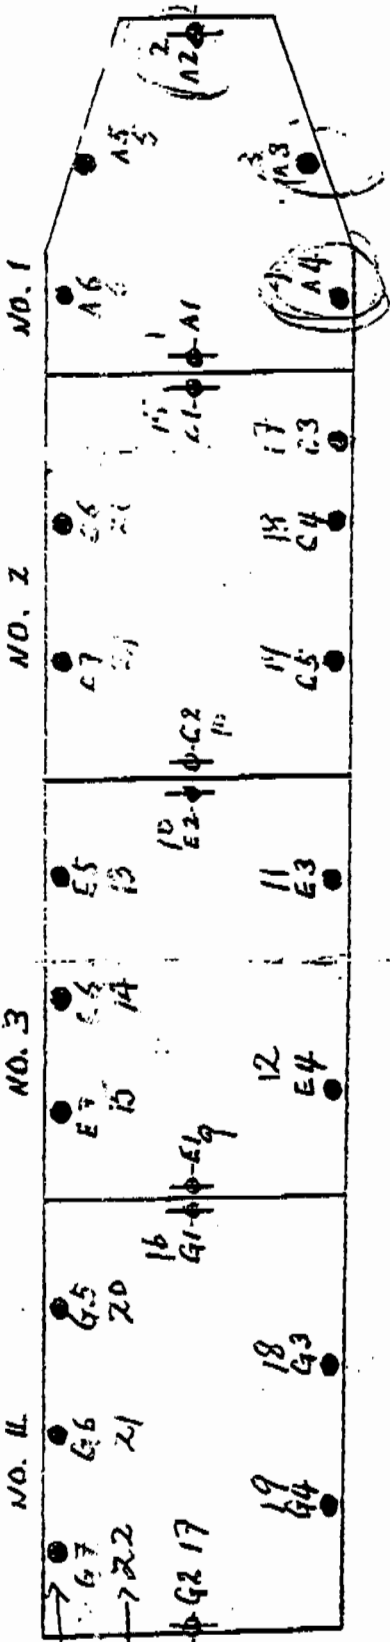

SENSOR POSITION

PORT: AT SEA
VOY. NO.: 38-1

TOTAL P. 01

SHIP'S NAME: M.V. DAHU REX

7 sensor is presented as 27 on the printer

REMARK: - FIXED TEMP. SENSOR
 - NON-FIXED TEMP. SENSOR