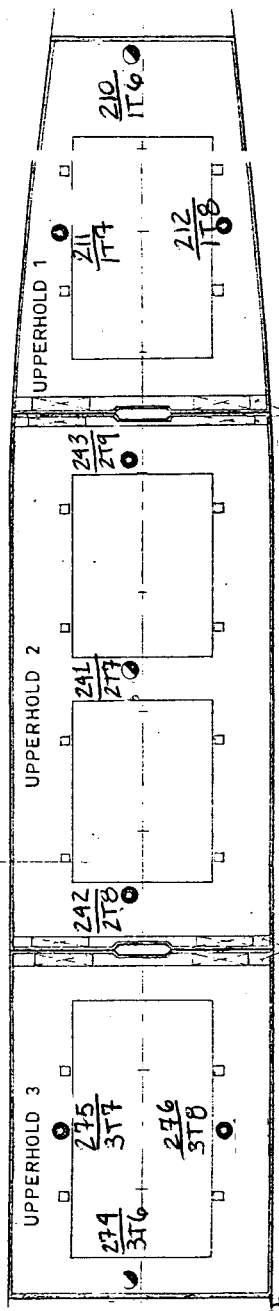

VIEW UPPER TWEENDECK

VIEW LOWER TWEENDECK (fruitdeck)

VIEW TANKTOP

AIR CIRCULATION SYSTEM WITH FIXED AIRCOOLERS FANS AND REGULATING EQUIPMENT IN THE HOLDS

- FIXED SENSORS FOR MEASURING AIR TEMPERATURE
- MOVABLE SENSORS WITH 30ft. (10M) OF CABLE FOR MEASURING CARGO TEMPERATURE
- PILLAR