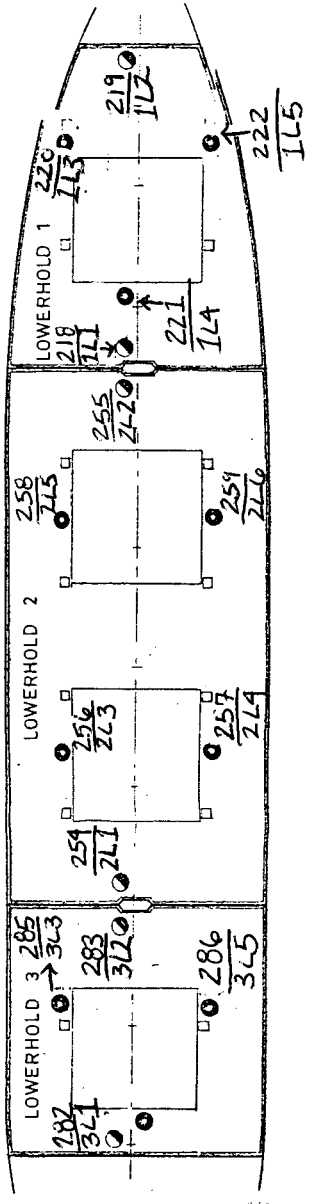

VIEW UPPER TWEENDECK

VIEW LOWER TWEENDECK (fruitdeck)

VIEW TANKTOP

AIR CIRCULATION SYSTEM WITH FIXED AIRCOOLERS FANS AND REGULATING EQUIPMENT IN THE HOLDS

- FIXED SENSORS FOR MEASURING AIR TEMPERATURE
- MOVABLE SENSORS WITH 30ft. (10M) OF CABLE FOR MEASURING CARGO TEMPERATURE
- PILLAR