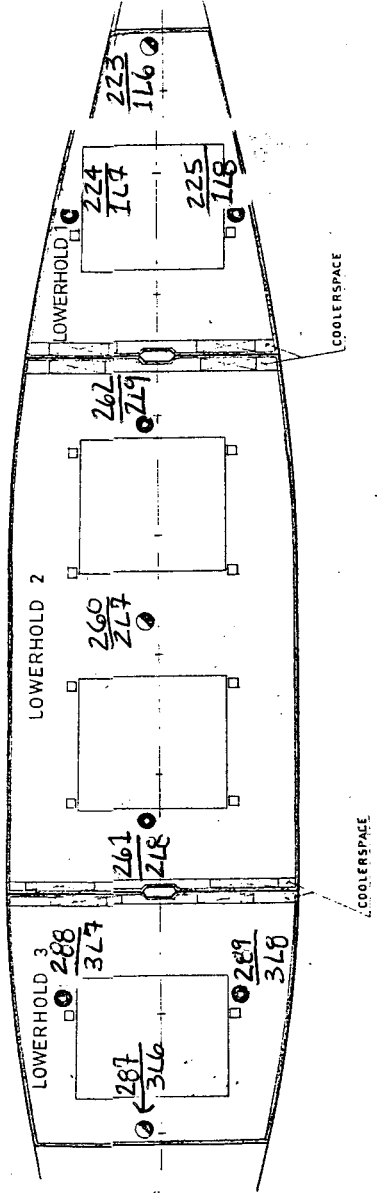

VIEW UPPER TWEENDECK

VIEW LOWER TWEENDECK (fruitdeck)

VIEW TANKTOP

AIR CIRCULATION SYSTEM WITH FIXED AIRCOOLERS FANS AND REGULATING EQUIPMENT IN THE HOLDS

- FIXED SENSORS FOR MEASURING AIR TEMPERATURE
- MOVABLE SENSORS WITH 30ft. (10M) OF CABLE FOR MEASURING CARGO TEMPERATURE
- PILLAR