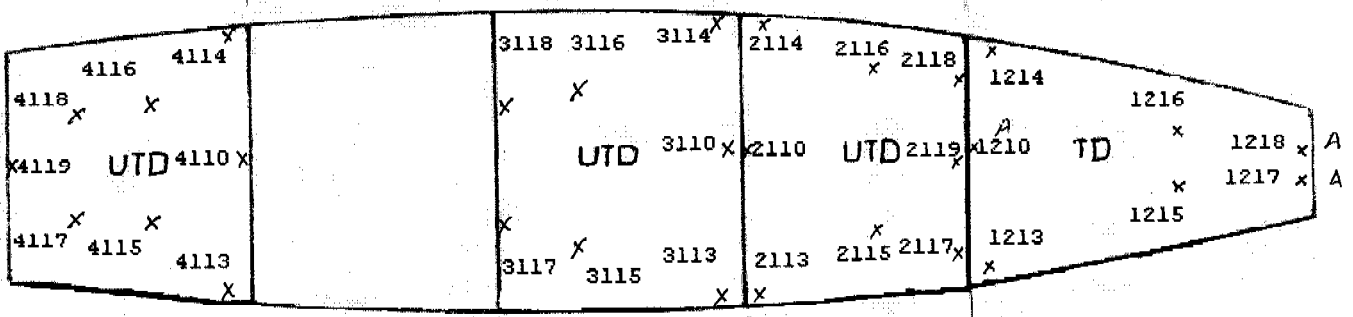

Hold Sensors Location Plan of MV "Tera"

UTD = UPPER TWEEN DECK
 TD = TWEEN DECK
 LD = LOWER TWEEN DECK
 LH = LOWER HOLD