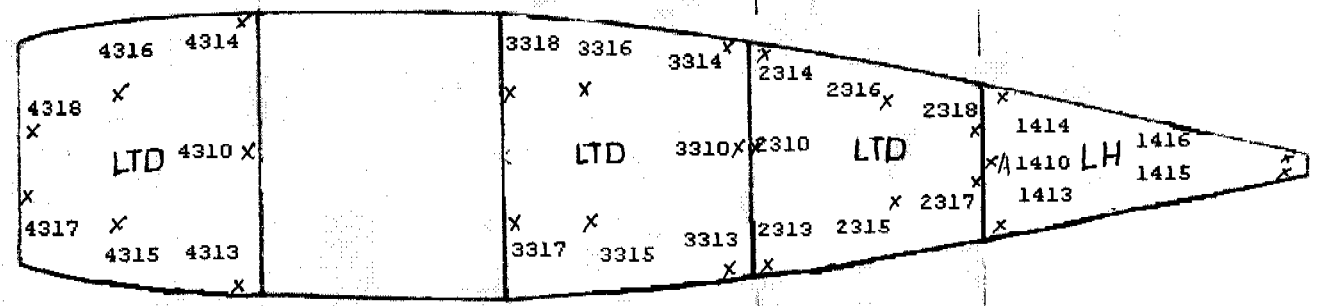

Hold Sensors Location Plan of MV "Tera"

UTD = UPPER TWEEN DECK
 TD = TWEEN DECK
 LD = LOWER TWEEN DECK
 LH = LOWER HOLD